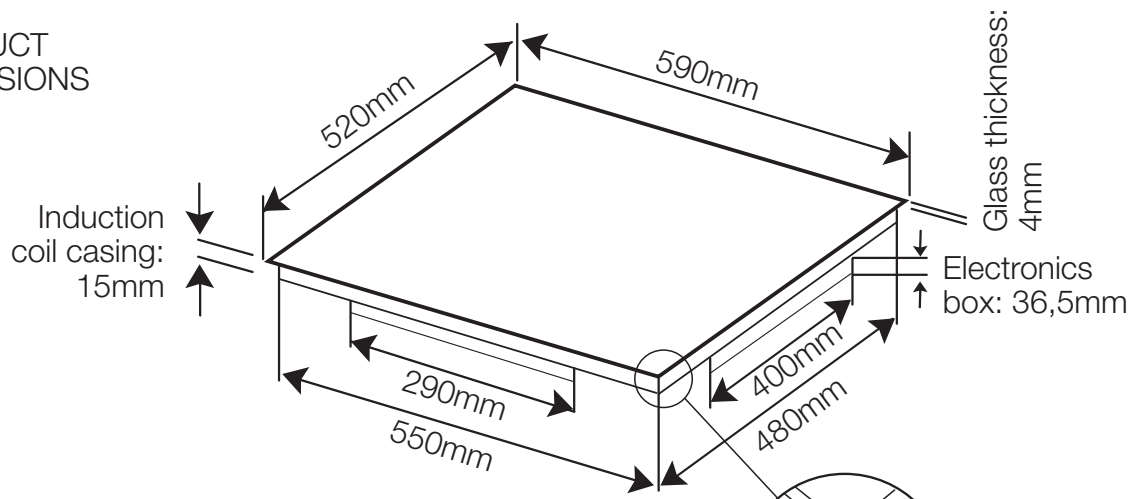

PRODUCT DIMENSIONS

CUT-OUT

Glass thickness: 4mm  
Induction coil casing: 15mm  
Electronics box: 36,5mm  
Overall height: 55,5mm