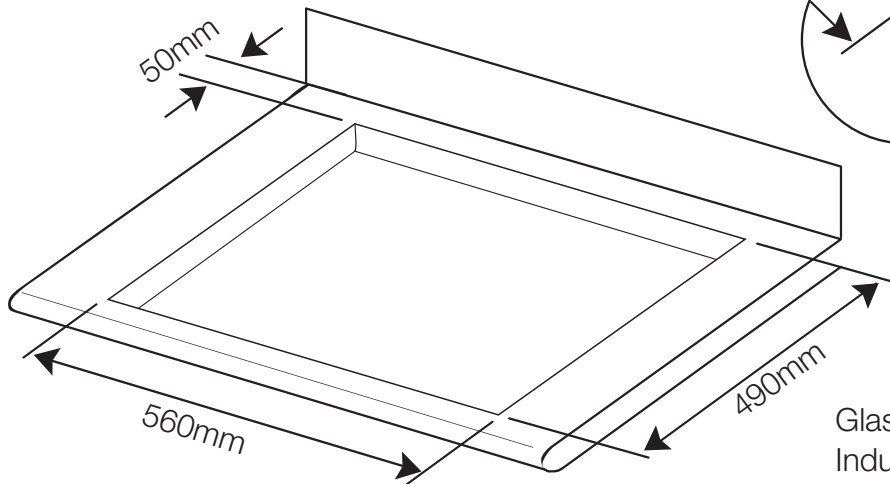

PRODUCT DIMENSIONS

CUT-OUT

Glass thickness: 4mm  
Induction coil casing: 15mm  
Electronics box: 36,5mm  
Overall height: 55,5mm